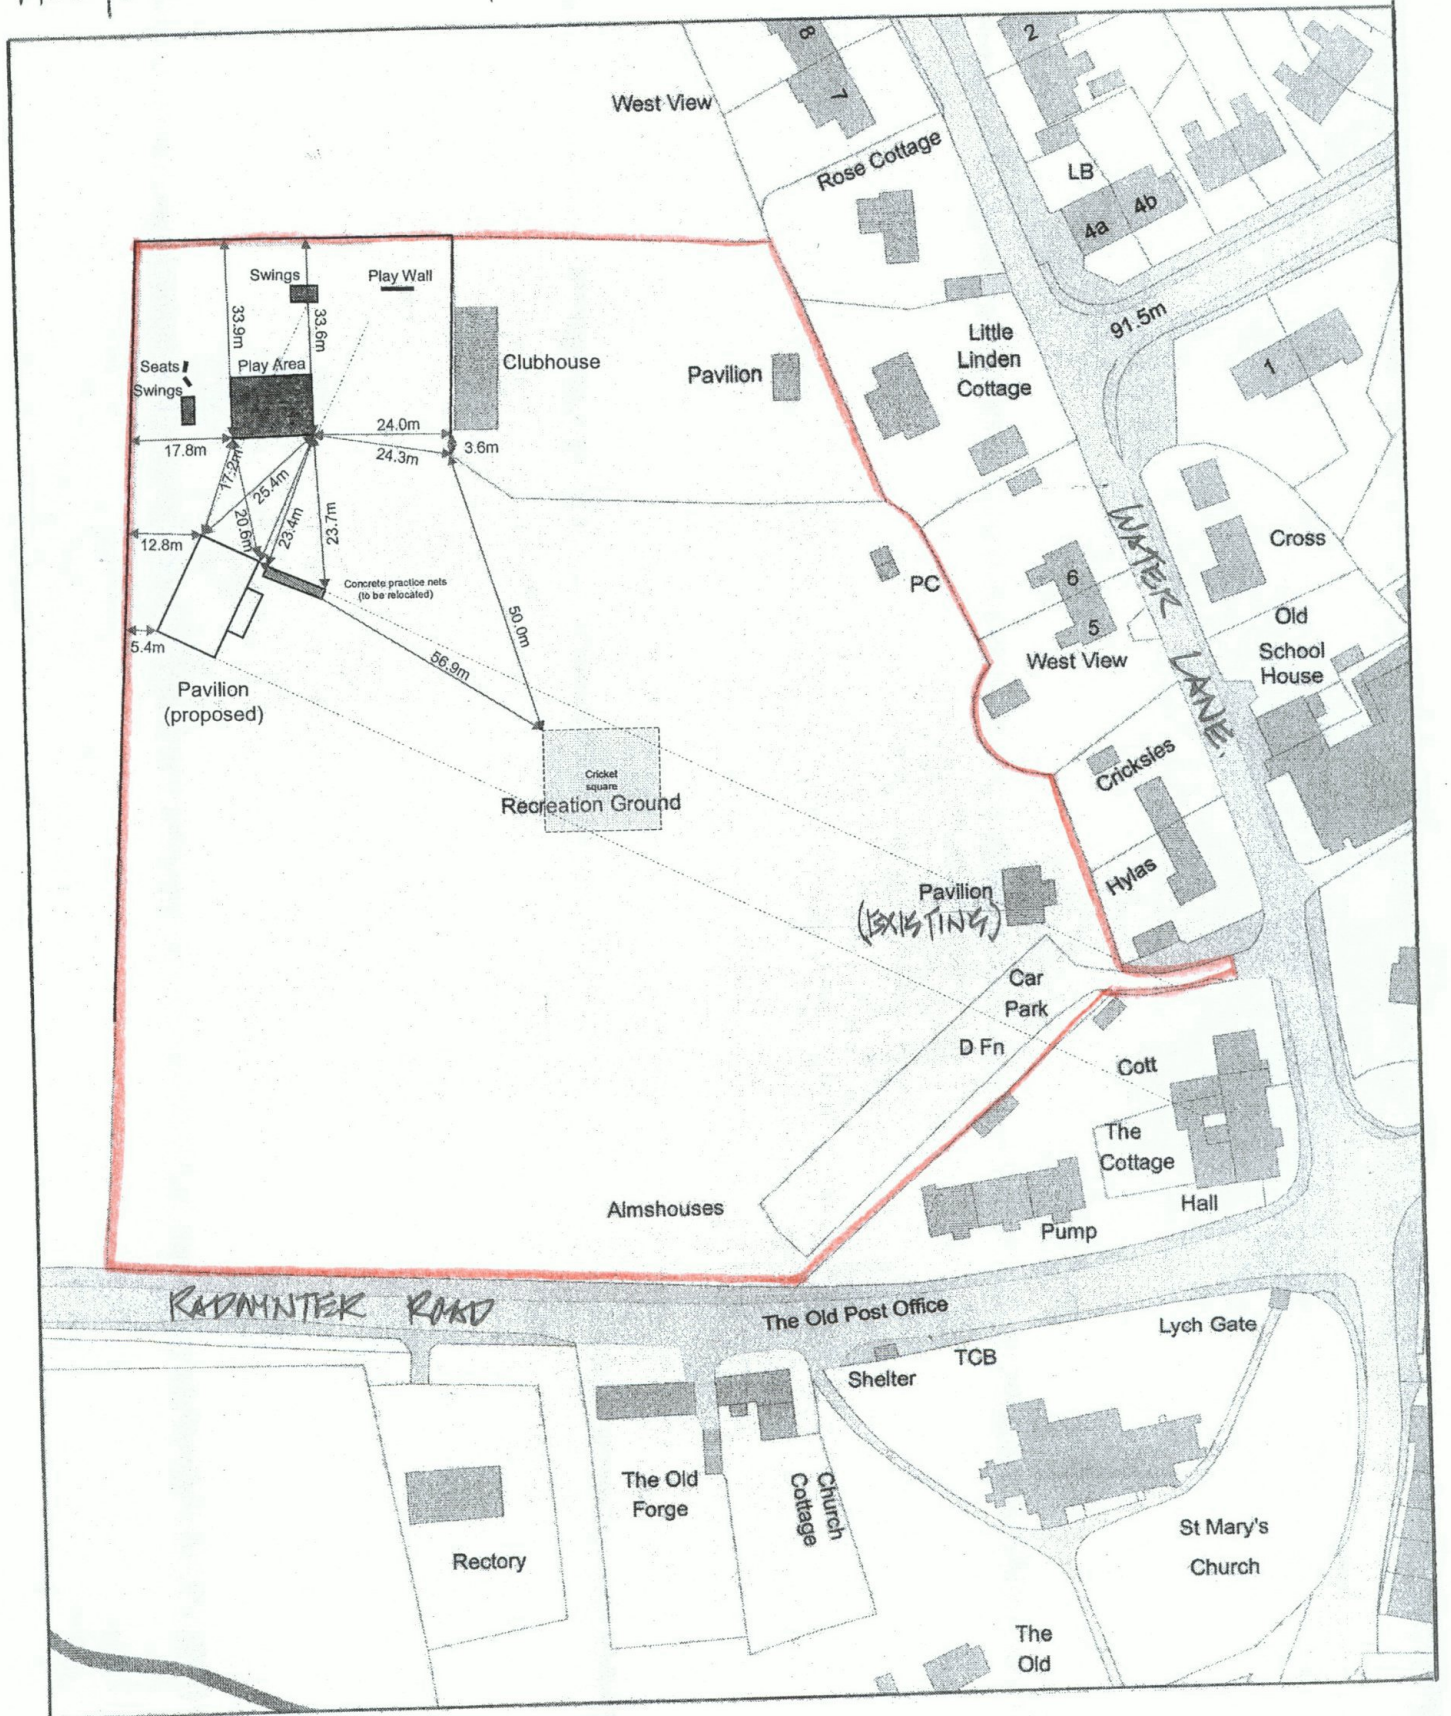

PROPOSED RADWINTER SPORTS PAVILION.

OCT 2013

N LOCATION PLAN.

1:1.250